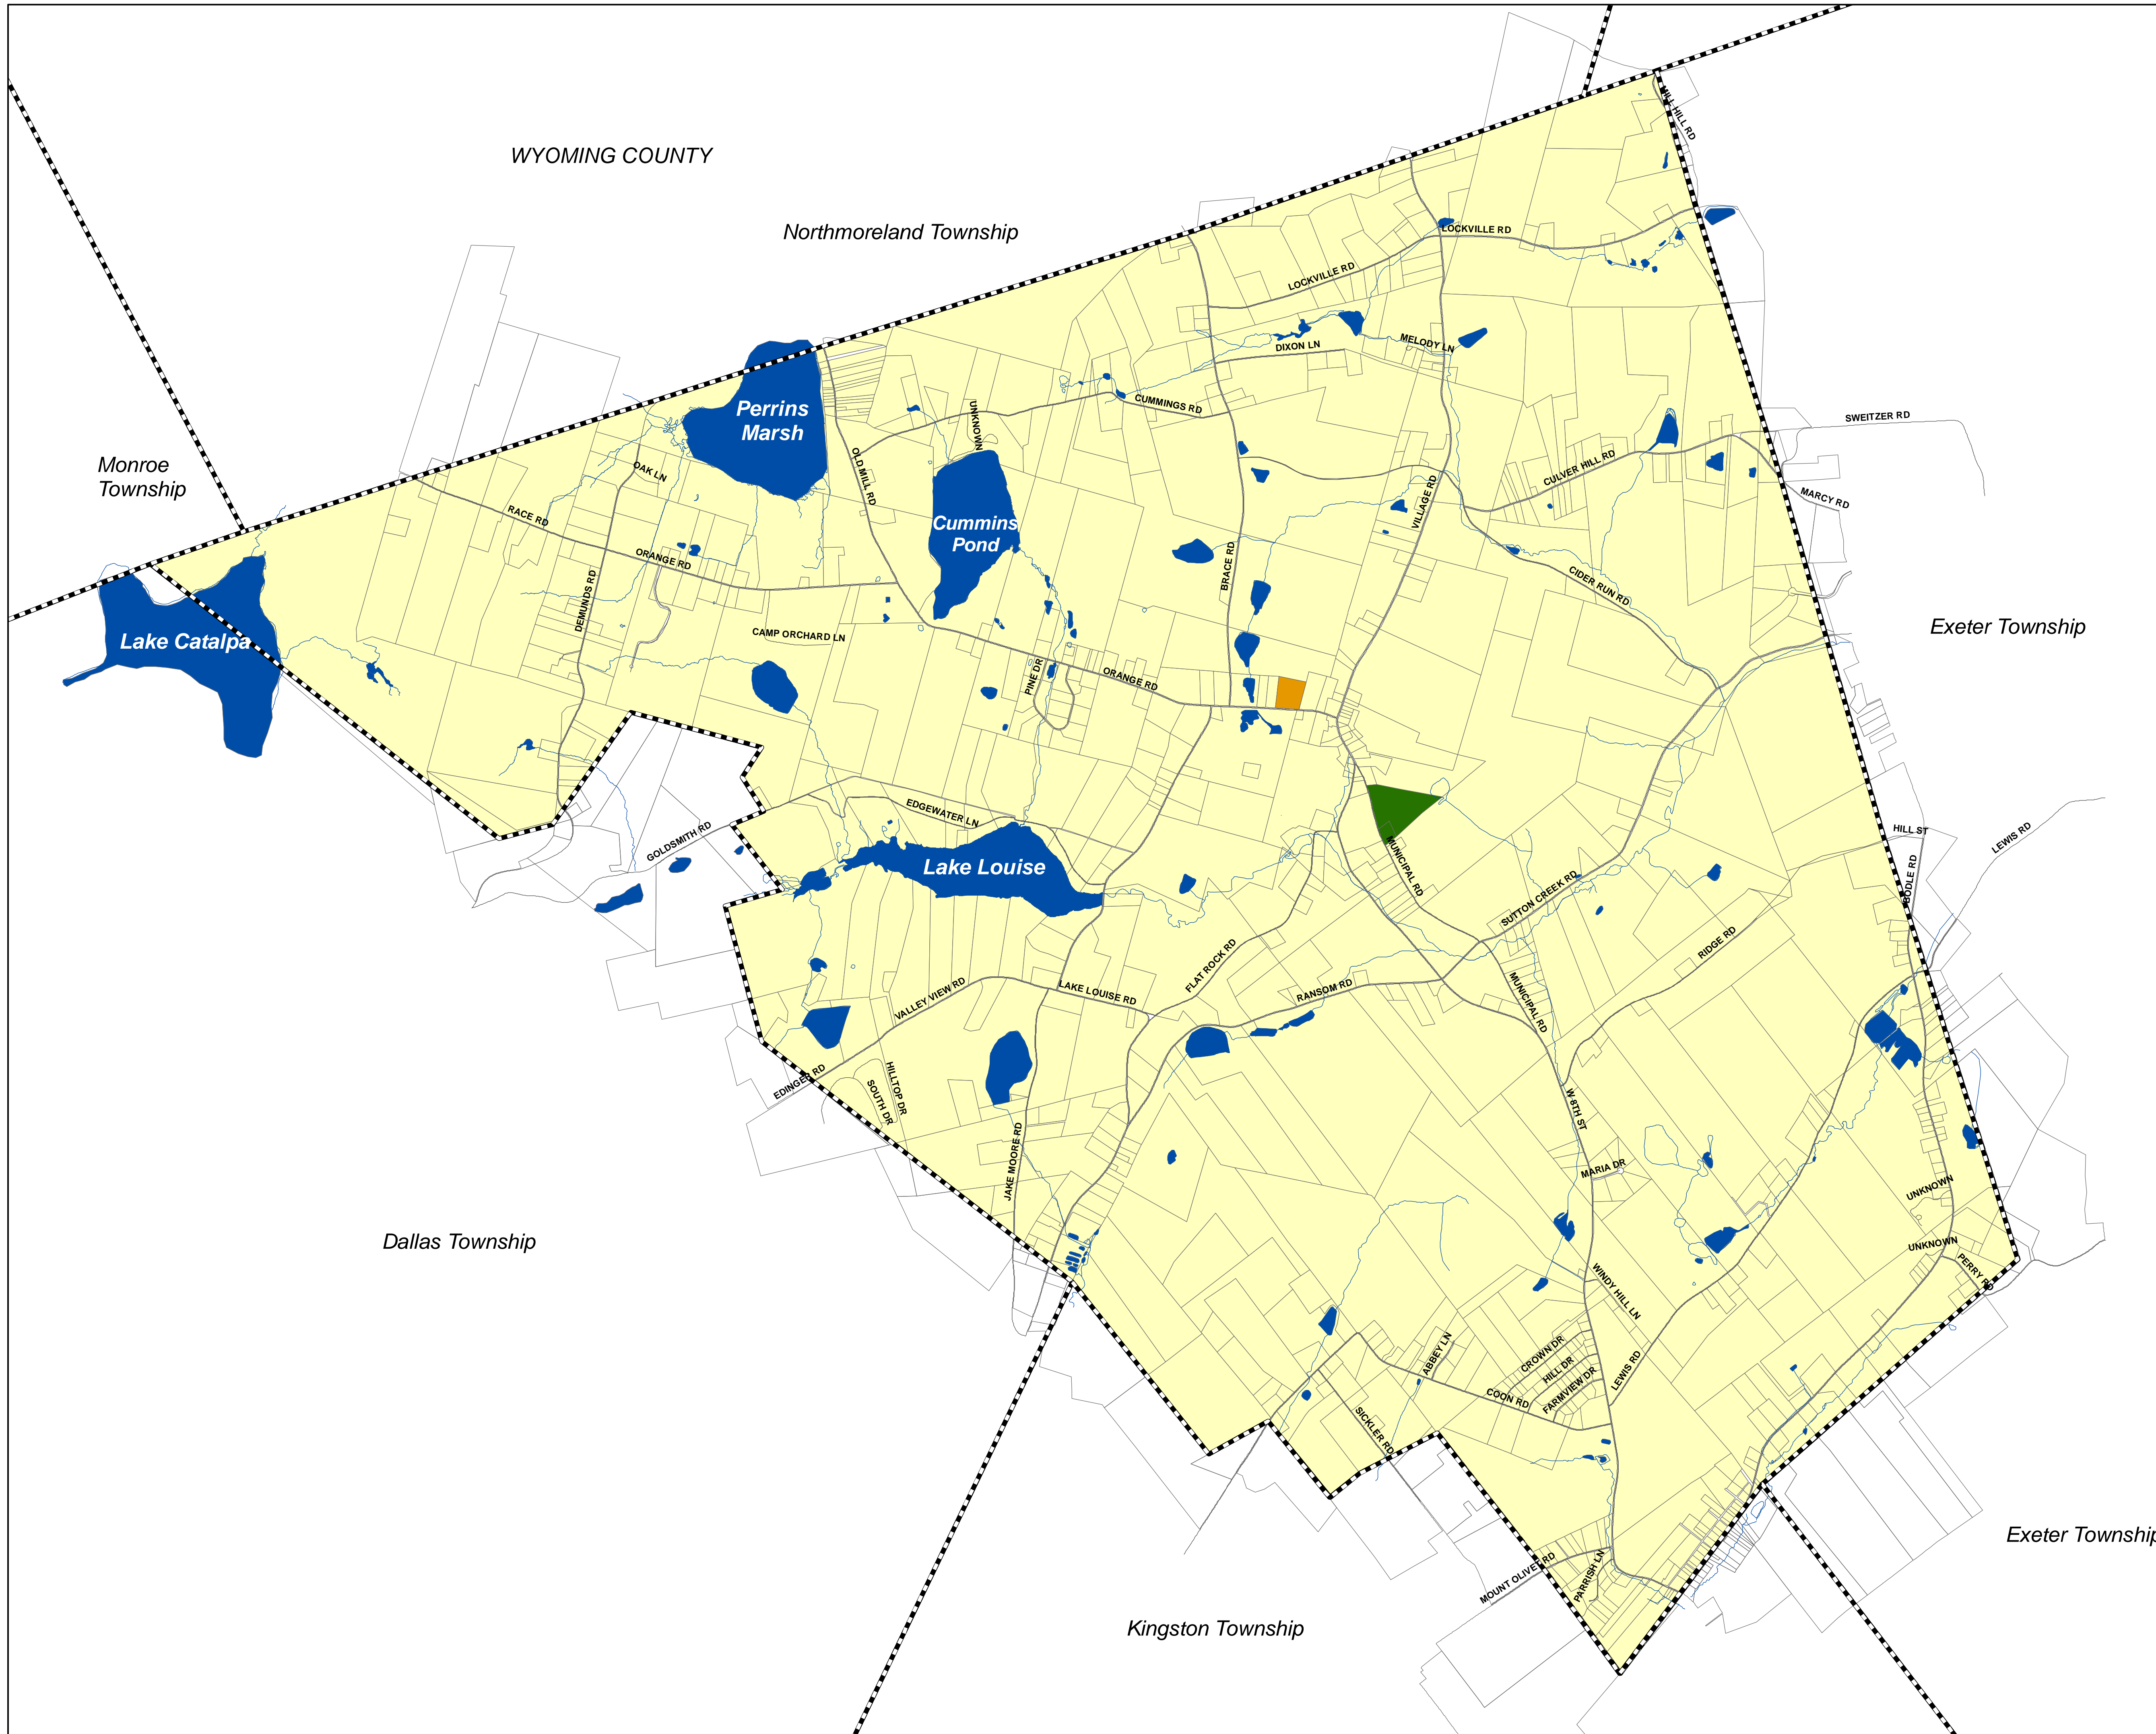

Parks & Recreation

Legend

- Township Park
- Fire Co. Ball Field - Potential Future Park
- Parcels

Data Sources:
Base Features - Luzerne County, 2/2010
Parks & Recreation - Luzerne County
Tax Parcels, 2/2010

Franklin Township Comprehensive Plan

Franklin Township
Luzerne County, Pennsylvania

Map Prepared By:
Nanci Sarcinello, AICP
Sarcinello Planning & GIS Services
Swarthmore, Pennsylvania 19081

Date: July 5, 2011