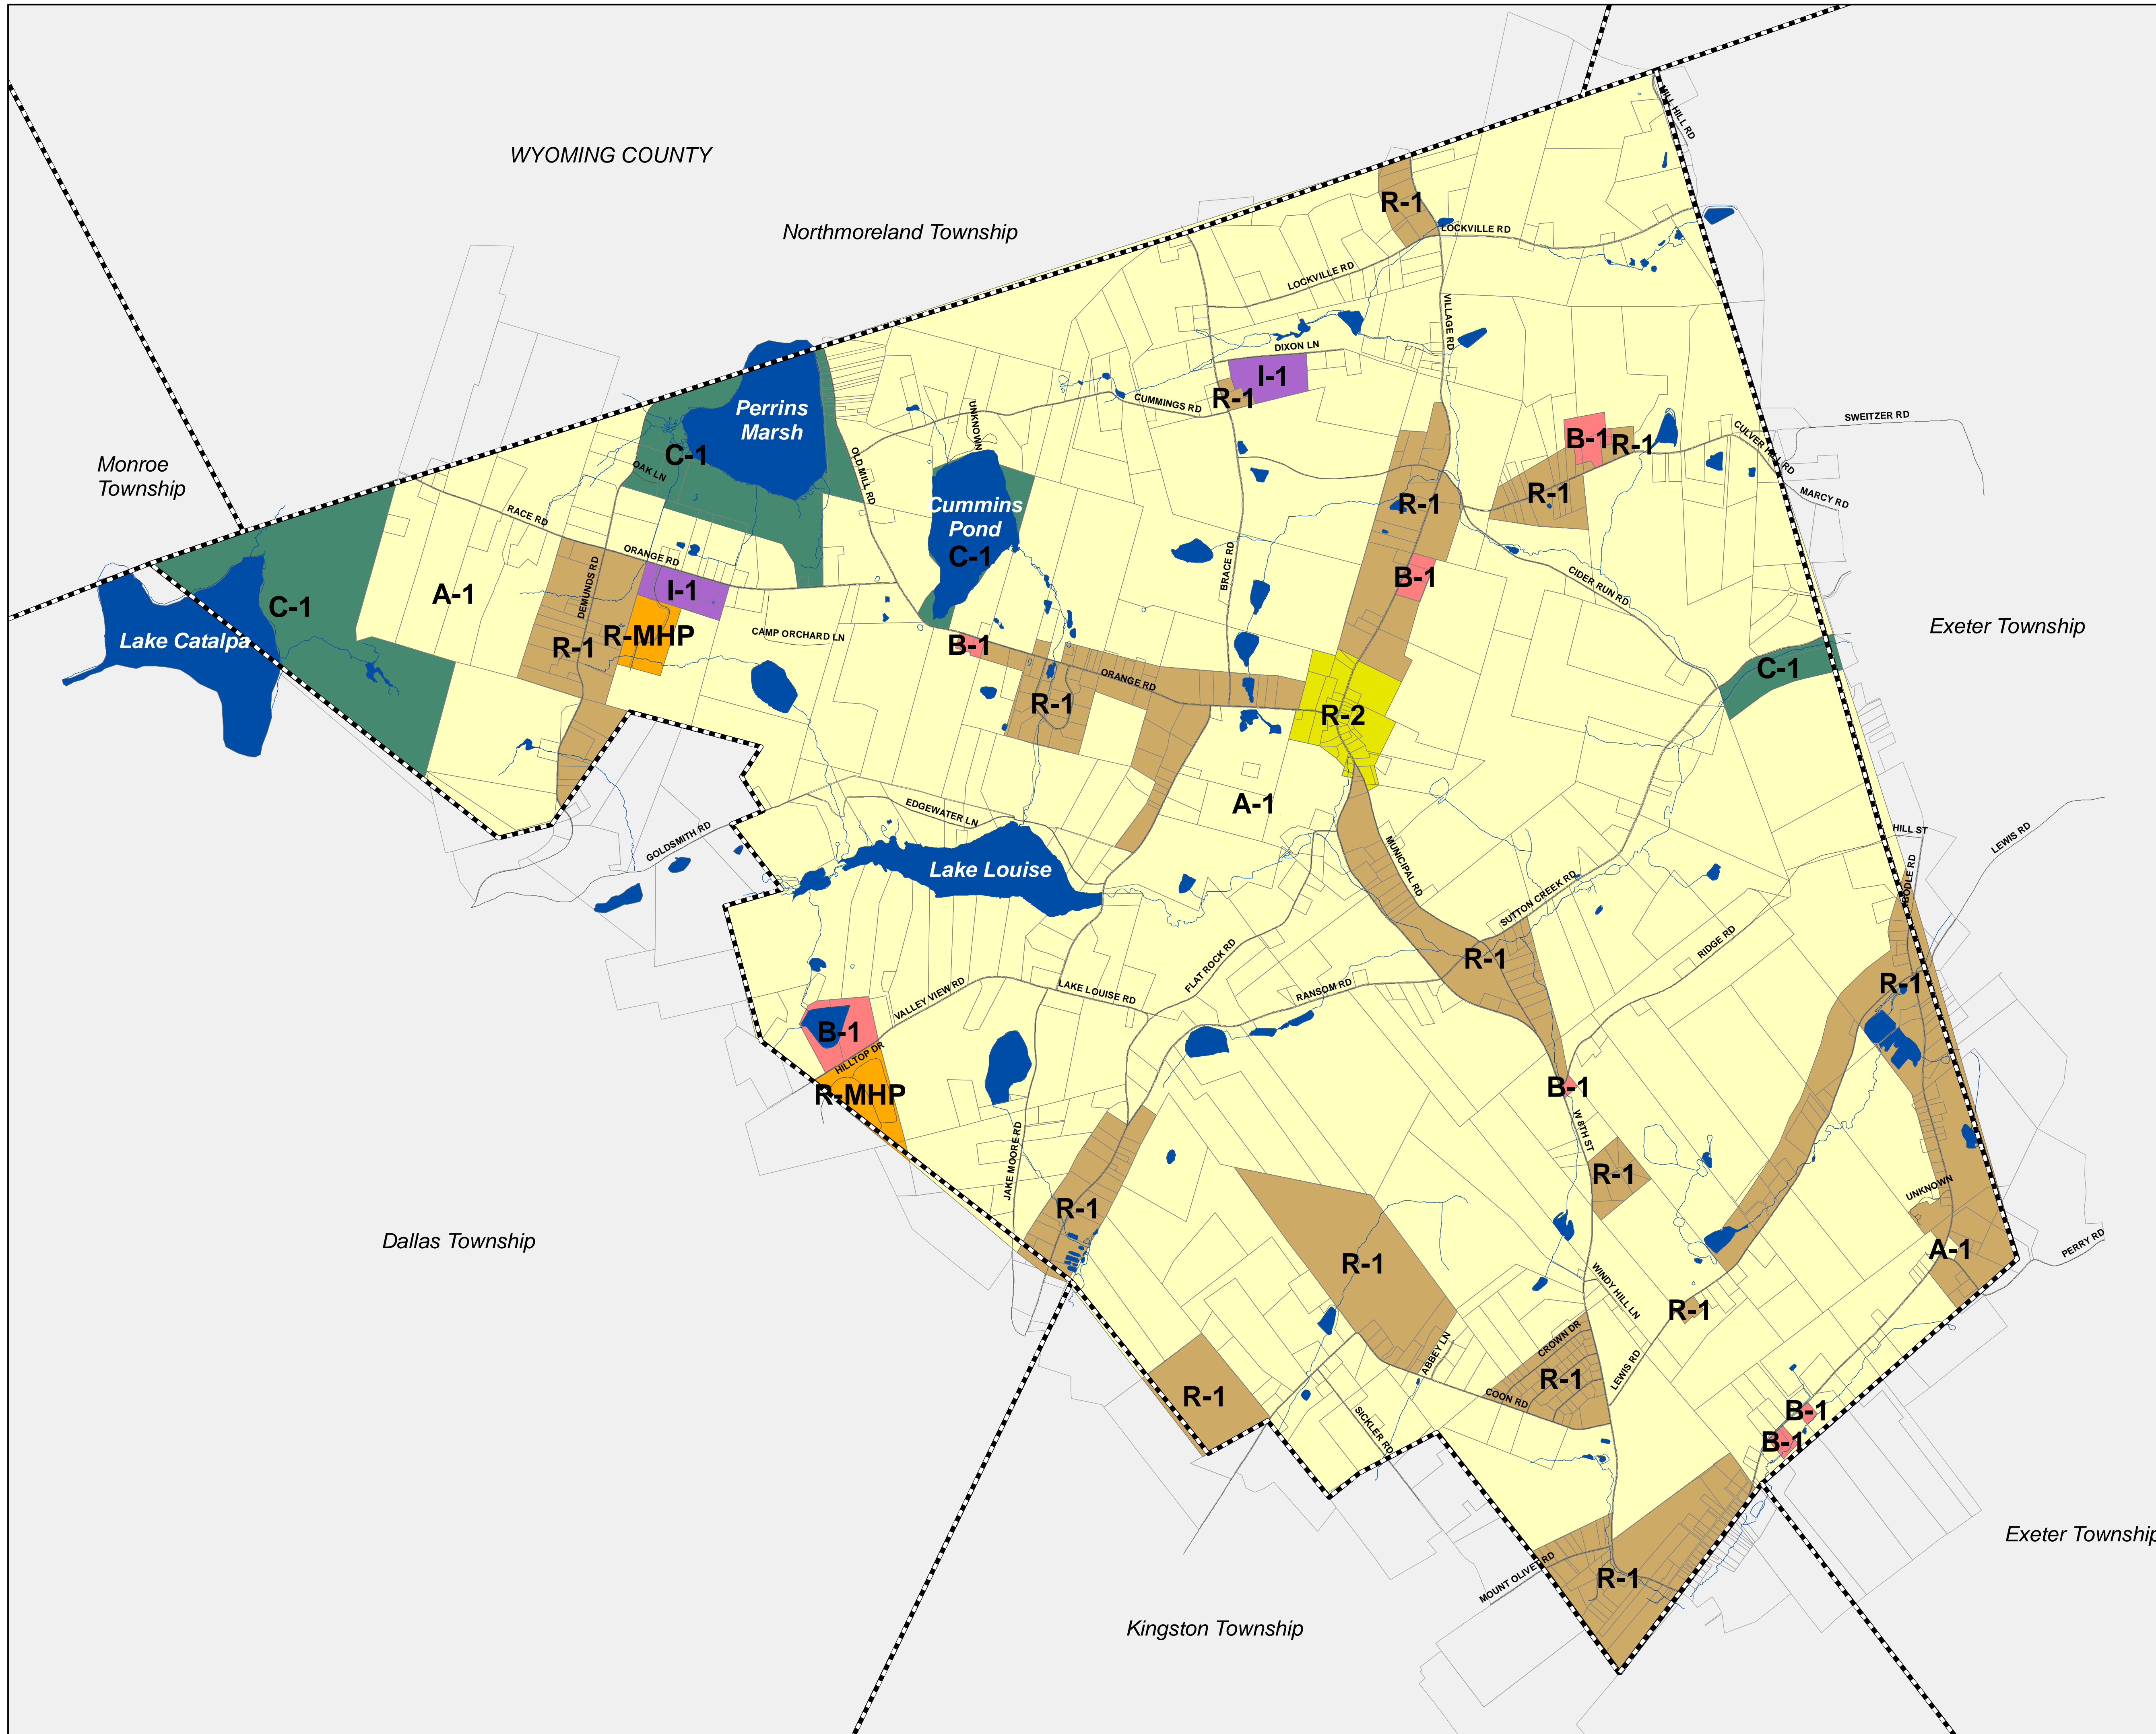

Zoning Map

Legend

Zoning Districts

- A-1 Agricultural
- R-1 Single Family Residential
- R-2 Two Family Residential
- R-MHP Residential Mobile Home Park
- B-1 Light Commercial
- C-1 Conservation
- I-1 Light Industrial