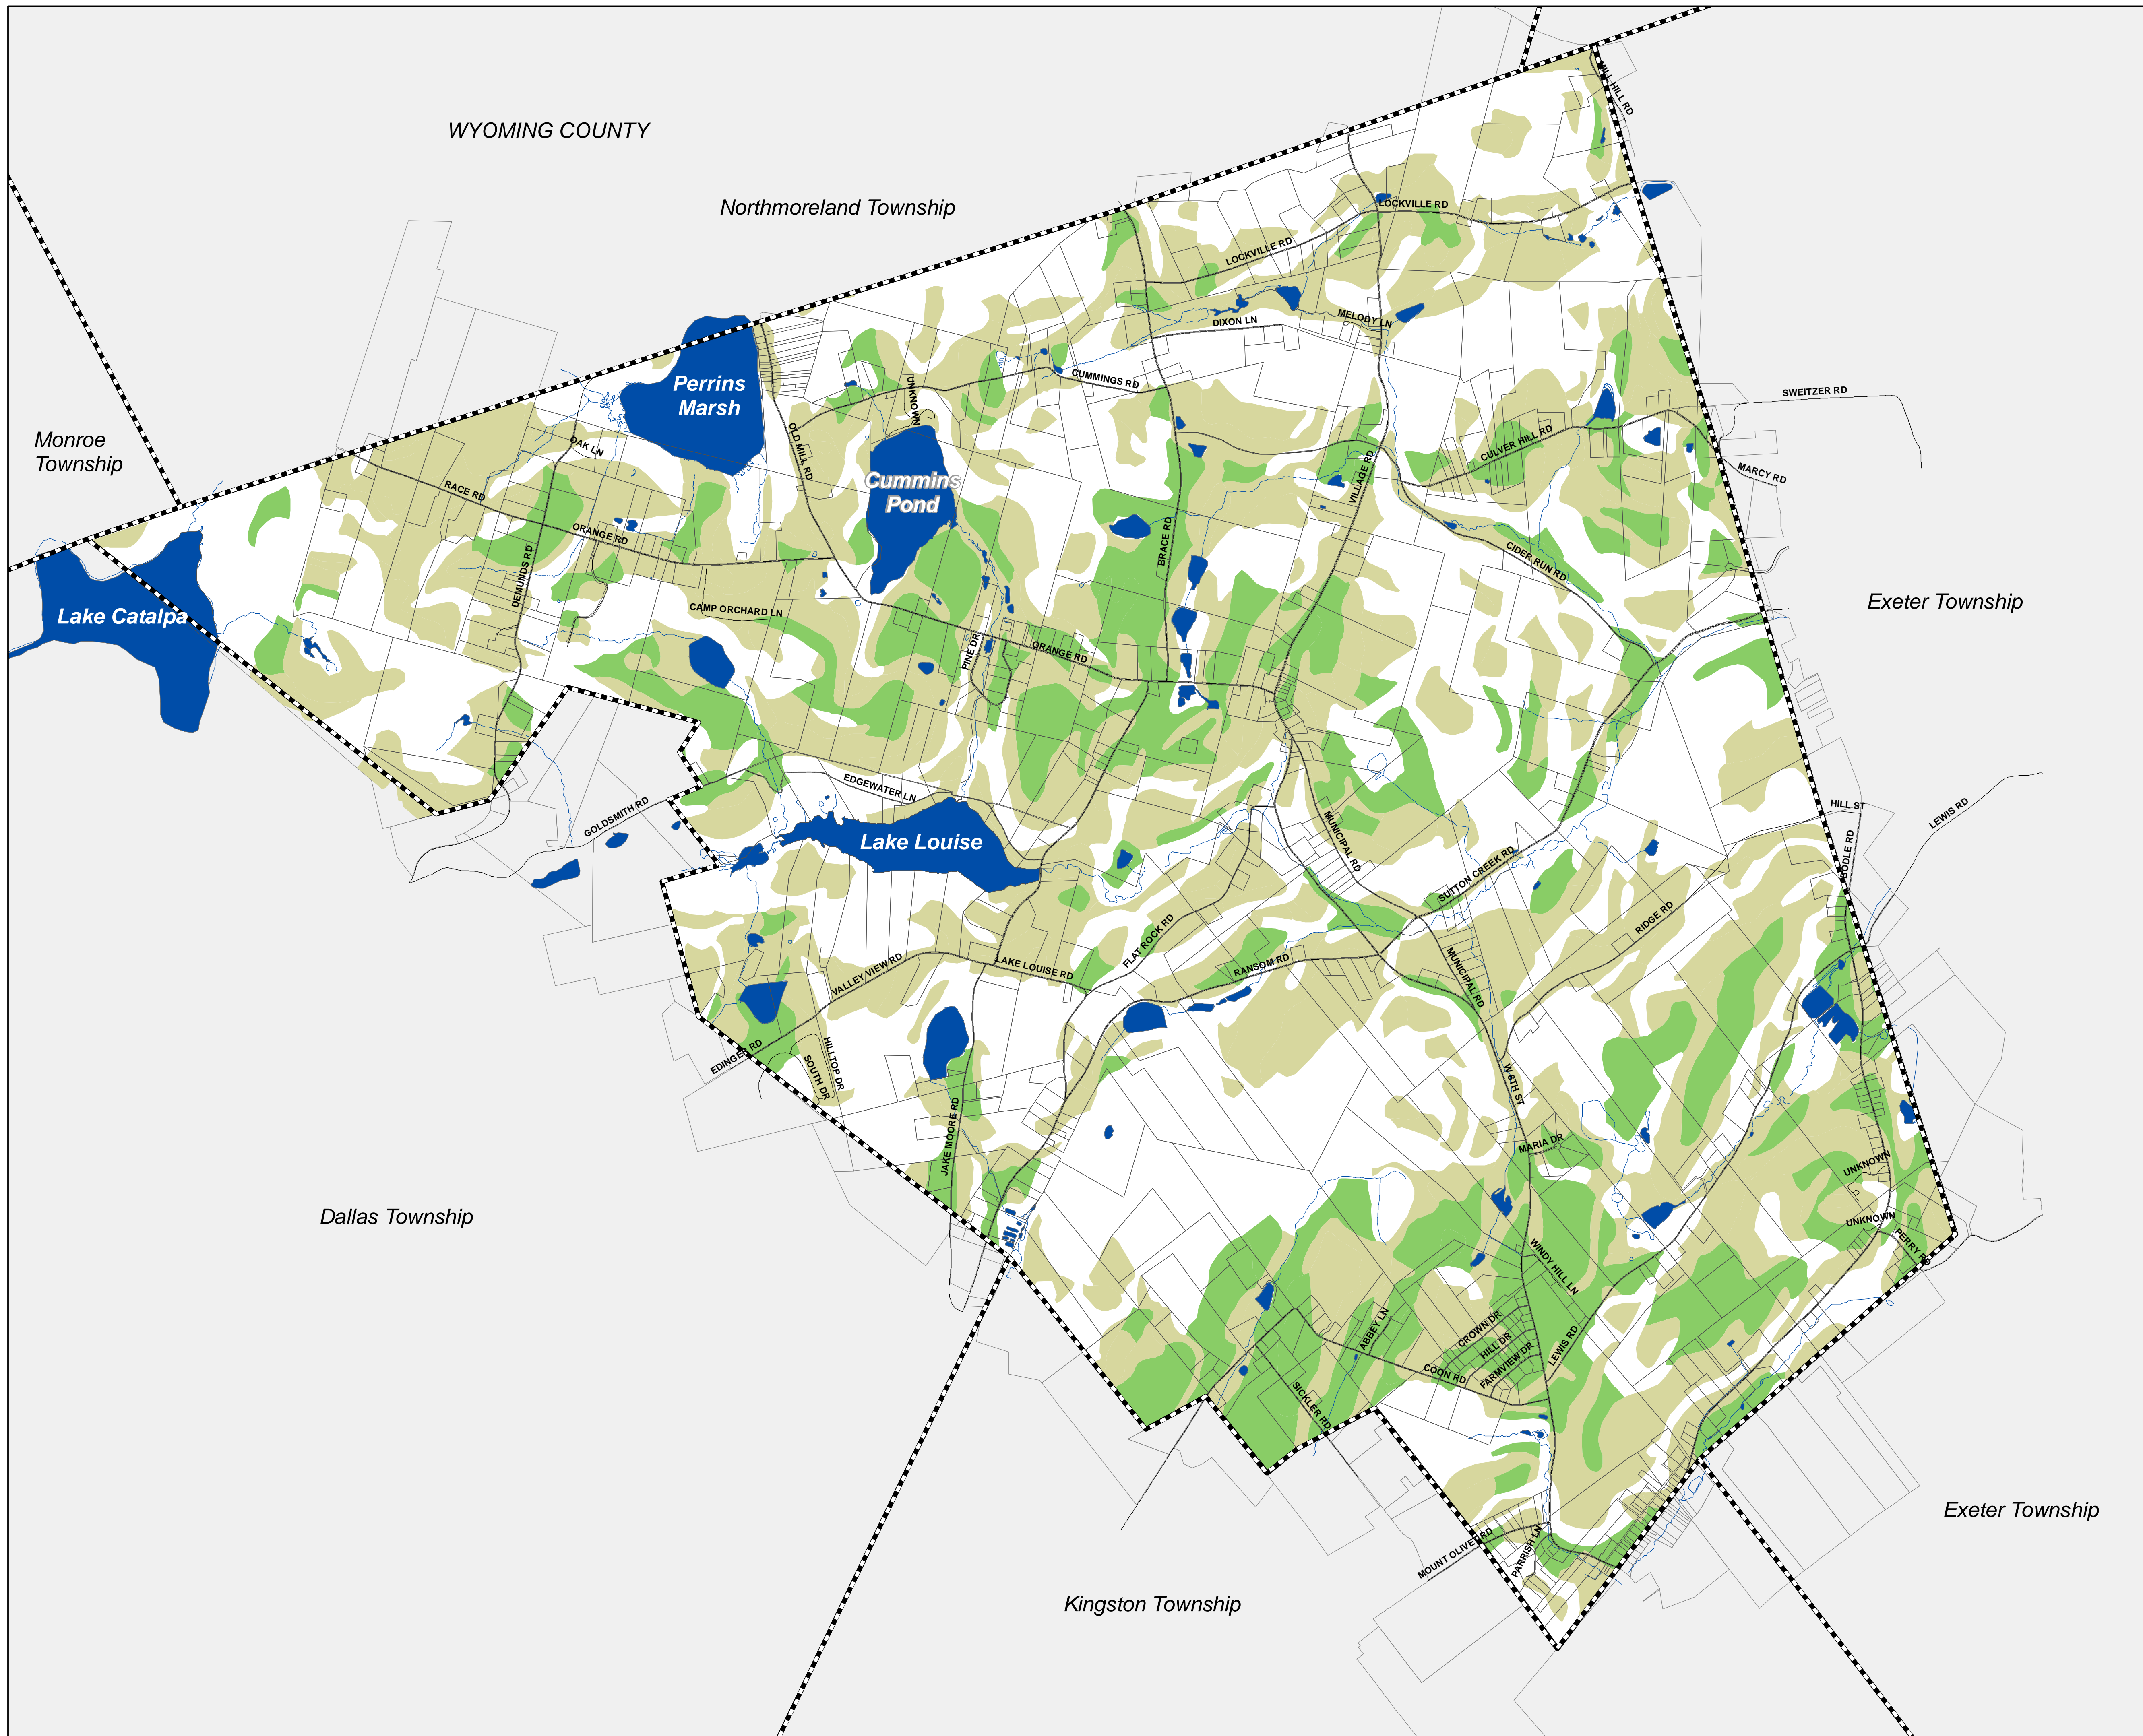

Farmland Soils

Legend

- Prime Farmland Soils
- Farmland of Statewide Importance

Data Sources:
Base Features - Luzerne County, 2/2010
Soils - USDA NRCS, 2008

Franklin Township Comprehensive Plan

Franklin Township
Luzerne County, Pennsylvania

Map Prepared By:
Nanci Sarcinello, AICP
Sarcinello Planning & GIS Services
Swarthmore, Pennsylvania 19081

Date: July 5, 2011