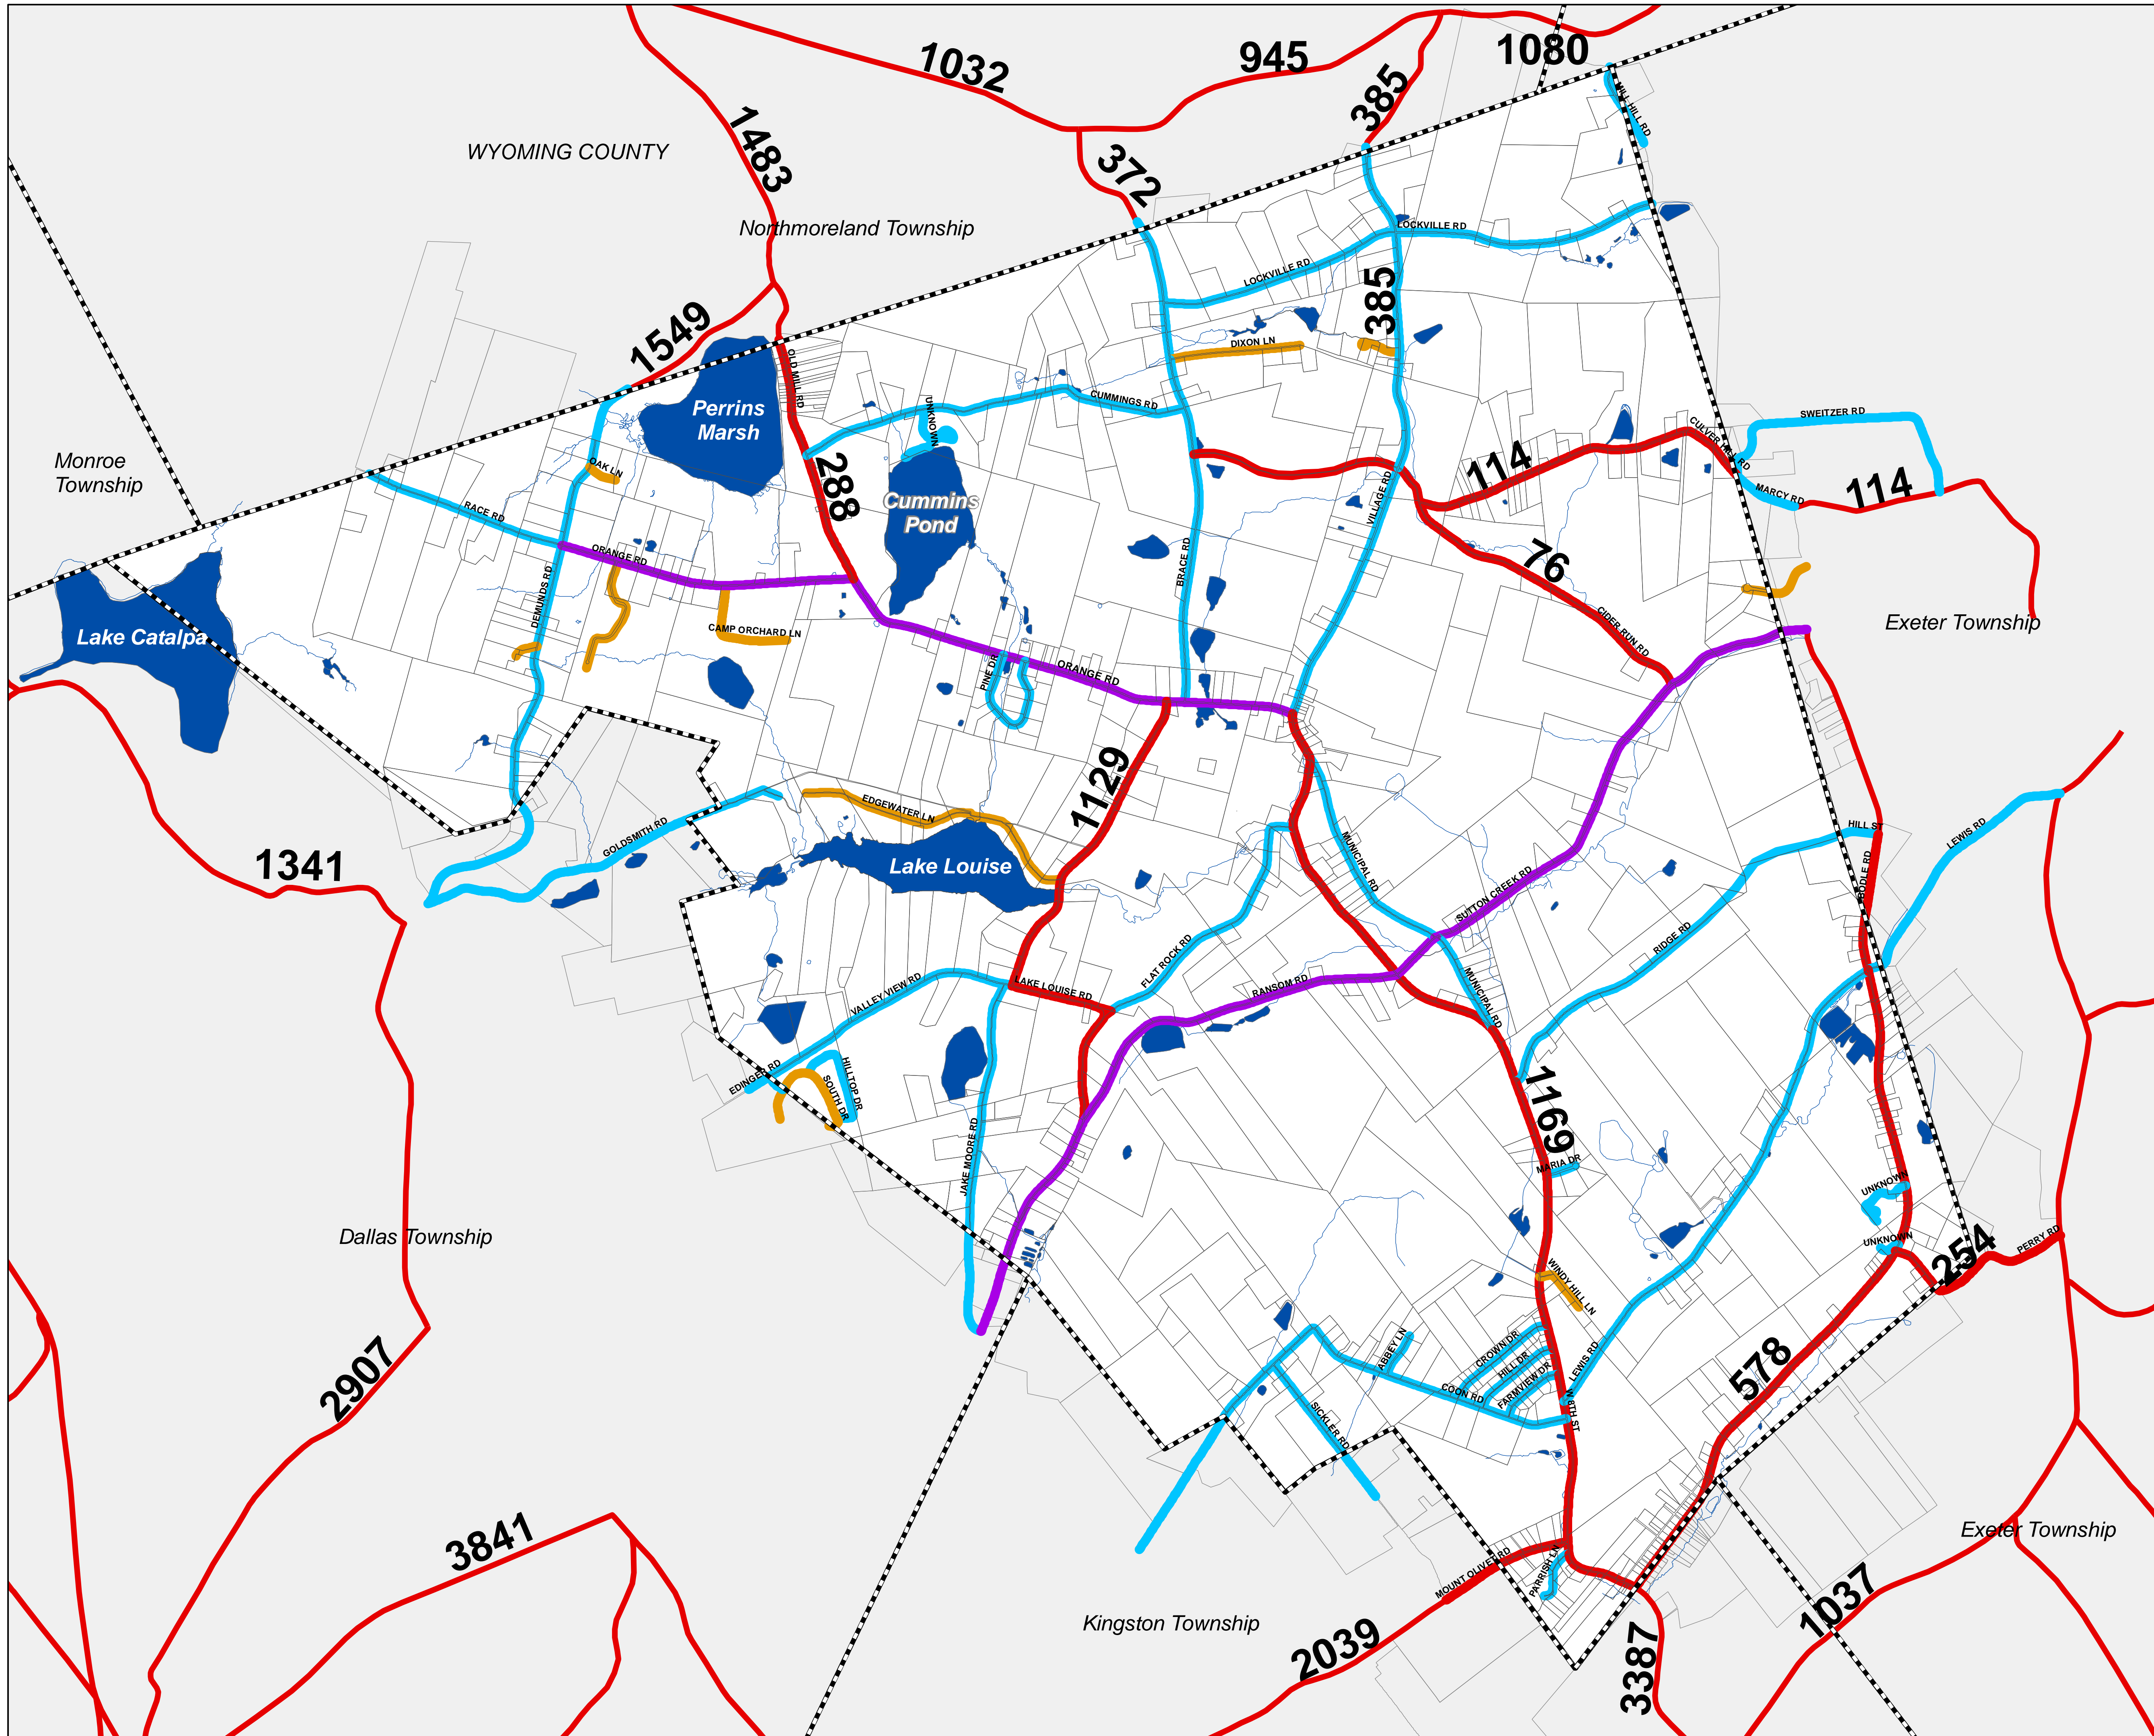

Road Jurisdiction & Traffic Counts

Legend

Road Jurisdiction

- State
- County
- Township
- Private

Note: Numbers along state roads represent Annual Average Daily Traffic (AADT) count.

Data Sources:
Base Features - Luzerne County, 2/2010
Road Jurisdiction - Franklin Township, 2010
Traffic Counts - PennDOT, 2009

Franklin Township Comprehensive Plan

Franklin Township
Luzerne County, Pennsylvania

Map Prepared By:
Nanci Sarcinello, AICP
Sarcinello Planning & GIS Services
Swarthmore, Pennsylvania 19081

Date: July 5, 2011