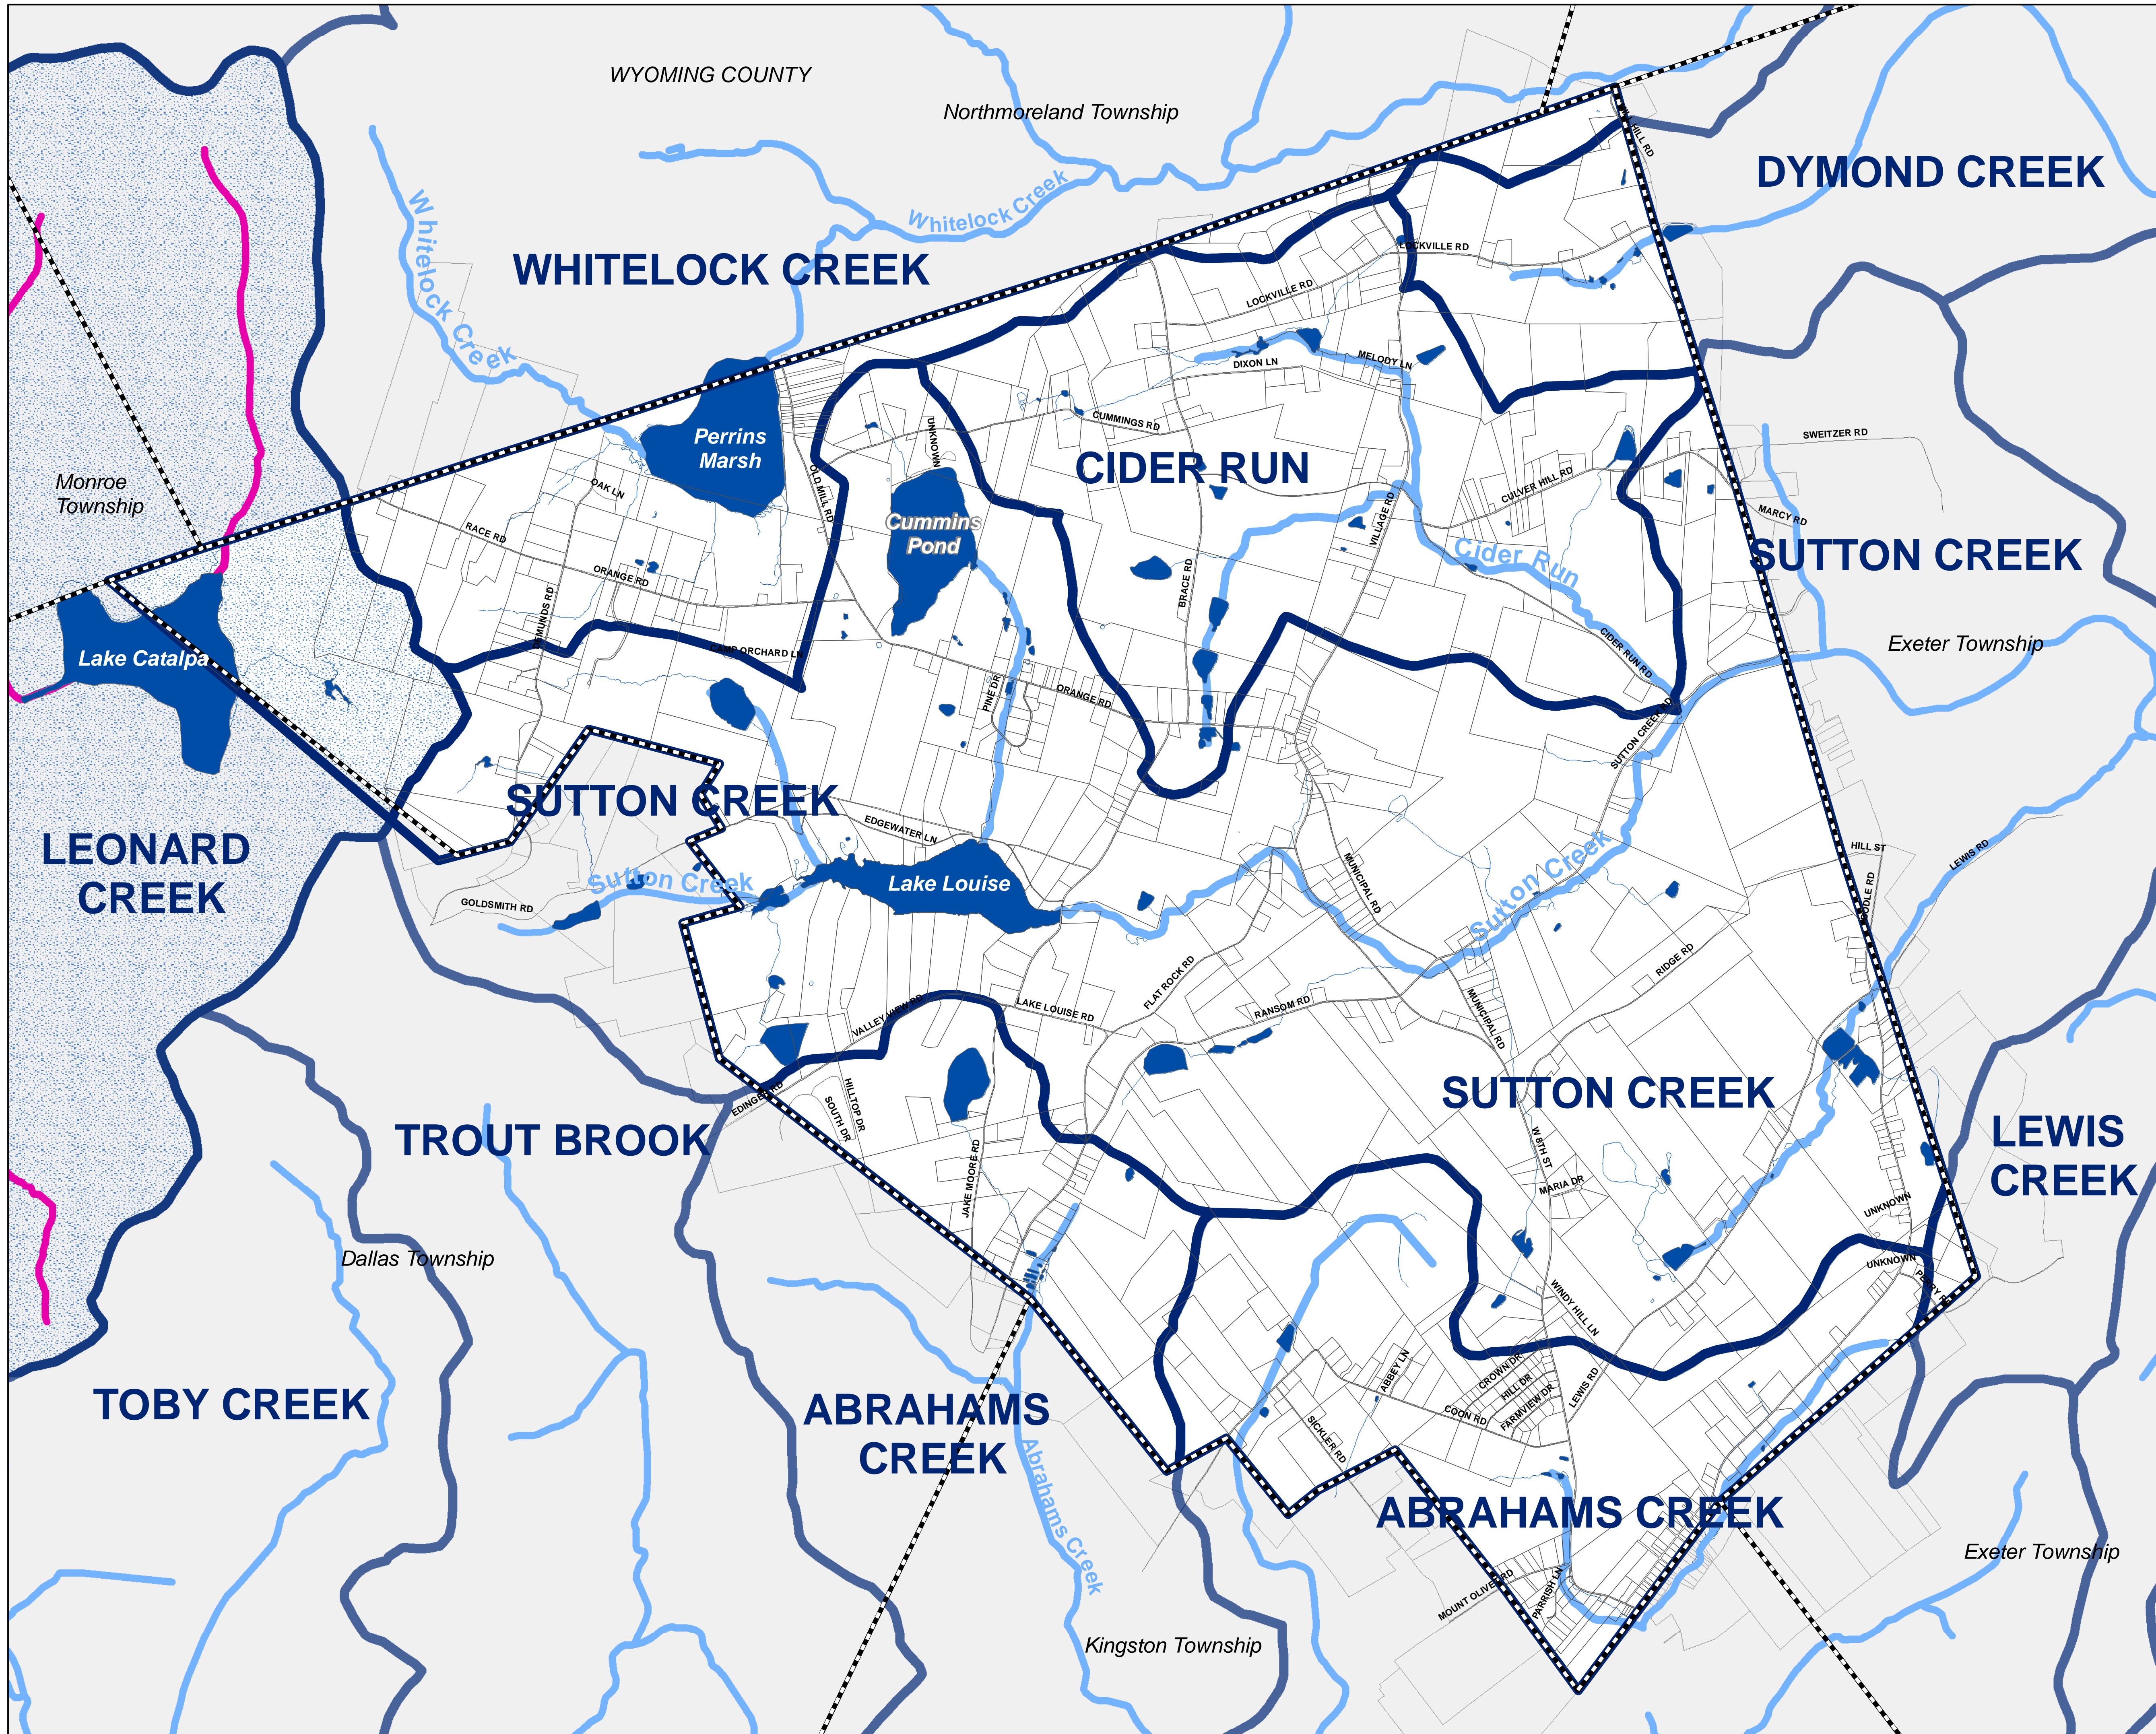

Watersheds & Stream Quality

Legend

- Watershed
- High Quality Watershed
- HQ-CWF (High Quality-Cold Water Fishes)
- CWF (Cold Water Fishes)

1200 0 1200 2400
Feet

Data Sources:
Base Features - Luzerne County, 2/2010
Watersheds - Environmental Resources
Research Institute, 1997
Stream Use Designations - DEP, Title 25,
Chapter 93

**Franklin Township
Comprehensive Plan**

Franklin Township
Luzerne County, Pennsylvania

Map Prepared By:
Nanci Sarcinello, AICP
Sarcinello Planning & GIS Services
Swarthmore, Pennsylvania 19081

Date: July 5, 2011