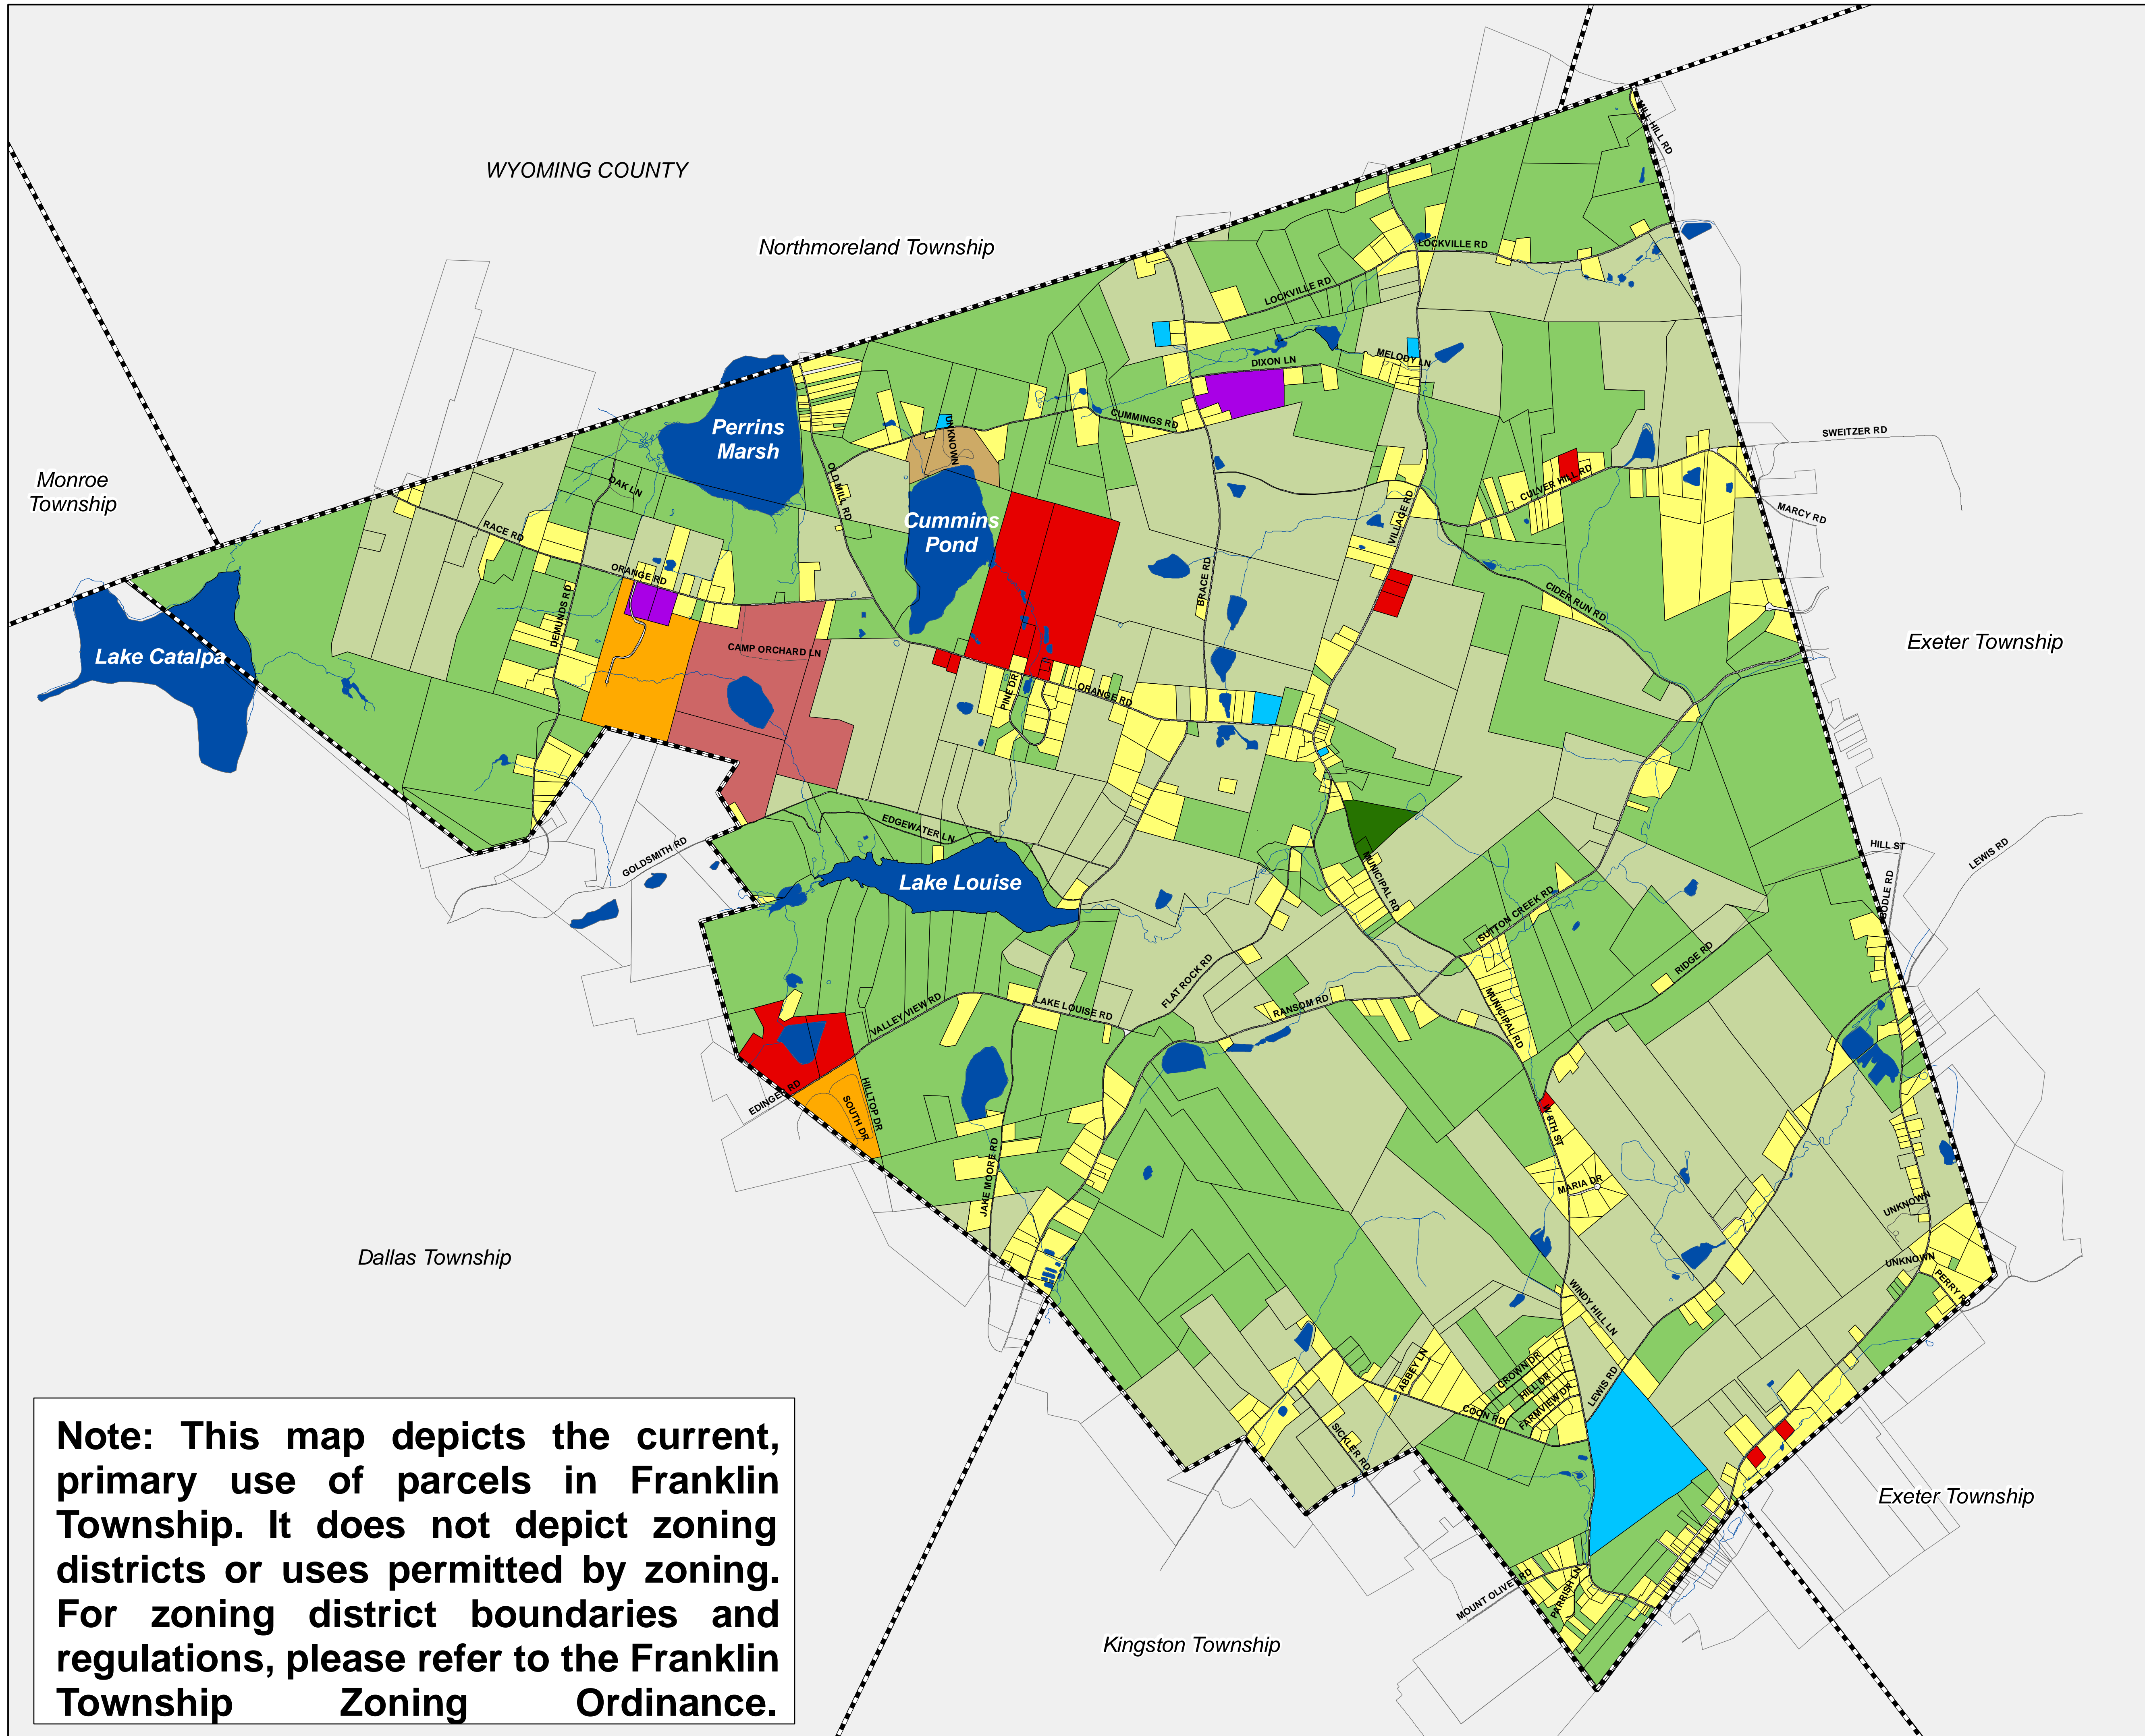

Legend

-  Parcels
-  Streams
-  Municipal Boundaries

Data Sources:
Base Features - Luzerne County, 2/2010
Aerial Photos - Luzerne County, 2008

**Franklin Township
Comprehensive Plan**

Franklin Township
Luzerne County, Pennsylvania

Map Prepared By:
Nanci Sarcinello, AICP
Sarcinello Planning & GIS Services
Swarthmore, Pennsylvania 19081

Date: July 5, 2011

Existing Land Use

Legend

- Residential
- Mobilehome Park
- Commercial
- Industrial
- Institutional (Gov't/Religious/Fire Co.)
- Agriculture
- Open Space/Woodland
- Municipal Building & Park
- Private Camp
- Campground

N

1200 0 1200 2400

Feet

Data Sources:
Base Features - Luzerne County, 2/2010
Land Use - Sarcinello Planning & GIS,
(Derived from 2008 Aerial Photos)

**Franklin Township
Comprehensive Plan**

Franklin Township
Luzerne County, Pennsylvania

Map Prepared By:
Nanci Sarcinello, AICP
Sarcinello Planning & GIS Services
Swarthmore, Pennsylvania 19081

Date: July 5, 2011

Note: This map depicts the current, primary use of parcels in Franklin Township. It does not depict zoning districts or uses permitted by zoning. For zoning district boundaries and regulations, please refer to the Franklin Township Zoning Ordinance.